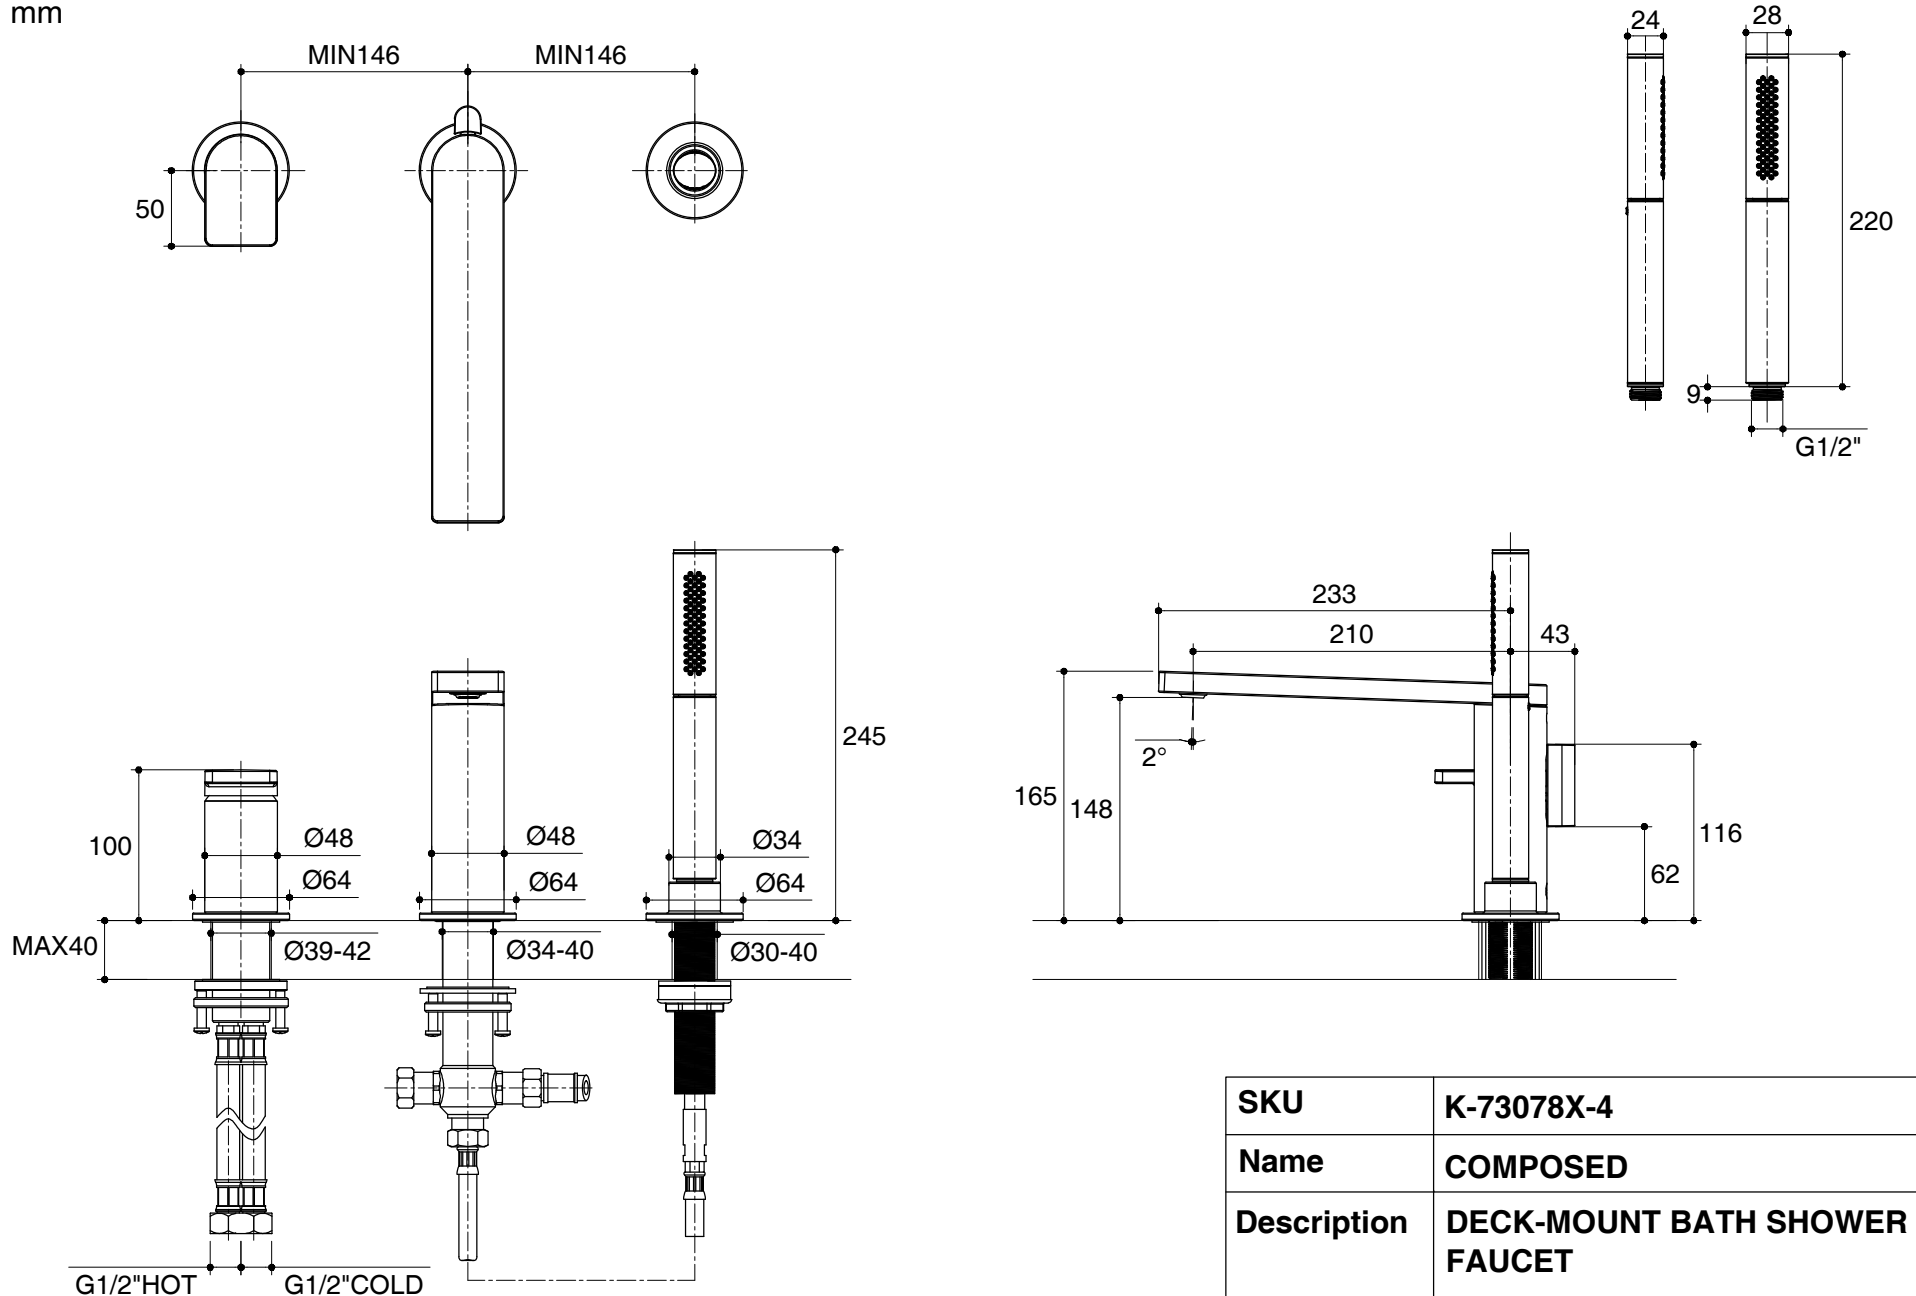

Dimensions are approximate.

Unit: mm

SKU	K-73078X-4
Name	COMPOSED
Description	DECK-MOUNT BATH SHOWER FAUCET

KOHLER

*The recommended dimension for installation can be adjusted according to user preferences and layout.